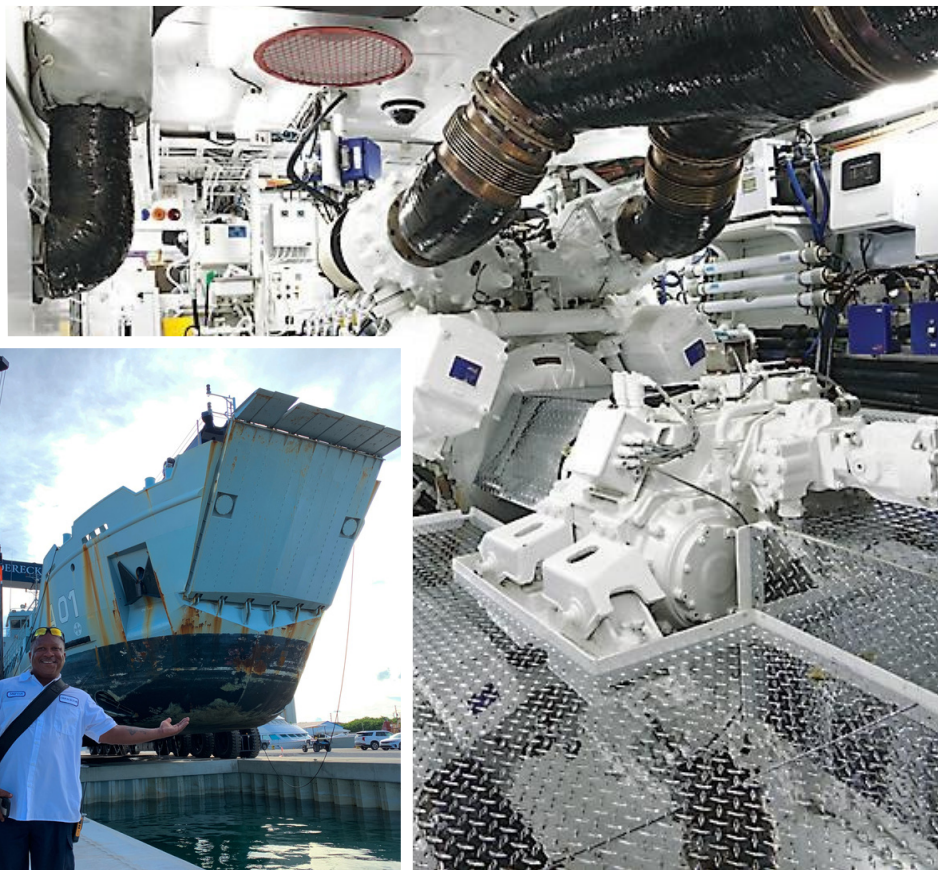

DERECKTOR FT PIERCE