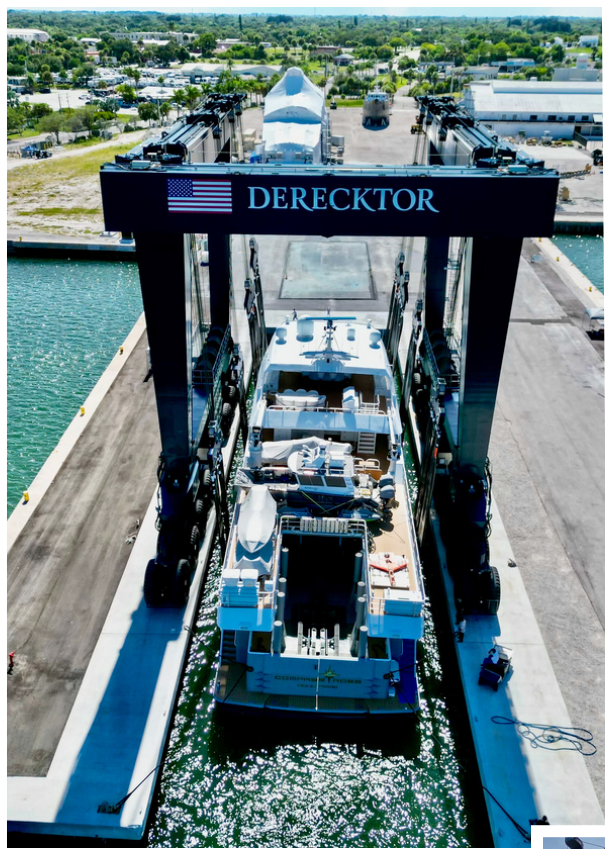

DERECKTOR FT PIERCE